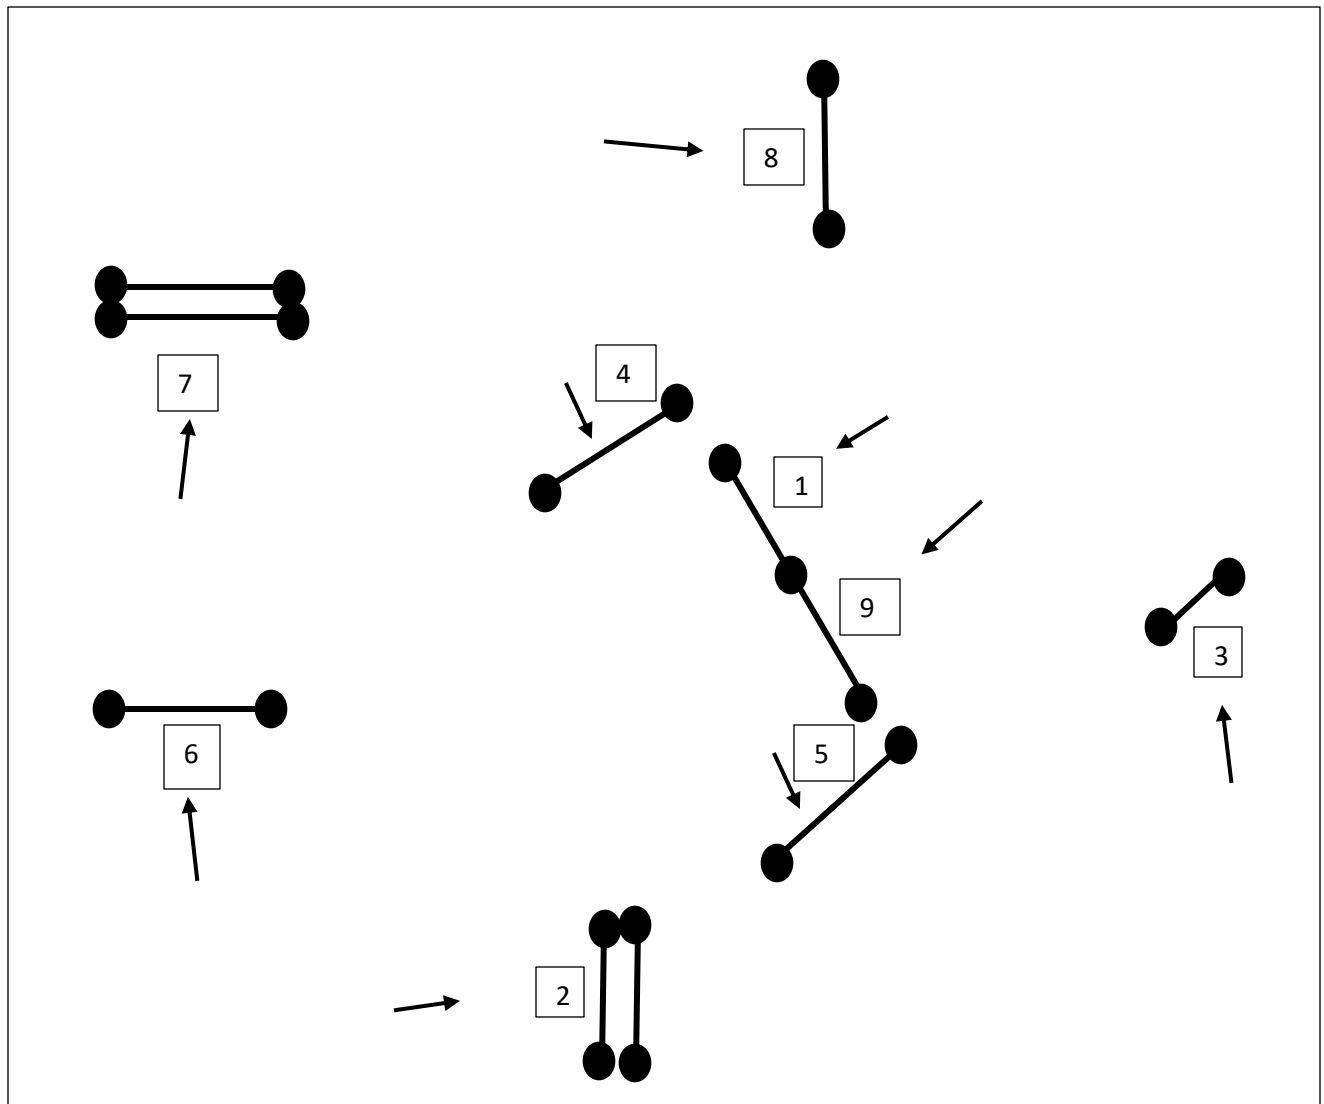

Functional Hunter 2' 6" jump course 2

Jump 3 is a skinny jump not more than 8' wide be ridden at the trot.

Jump 4 to 5 is a one stride.

Between jump 7 and 8 hand gallop